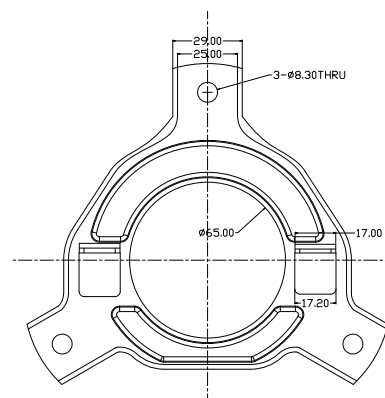

BLACK Pro

Ku feed horn for prime focus antennas

IDLB-FKU40-LHORN-OPP

- For Universal Ku band 10.7-12.75GHz, Linear polarization
- To be used with Inverto flange LNBS on prime focus antennas only
- F/D – 0.4
- Standard 40mm neck

Ku
Feed horn

Optional accessories:
Bracket accessories kit
IDLB-FKU40-BRCKT-OPP

2x

1x

Mechanical Specifications

Accessories Mechanical Specifications

For purpose of brevity, some product descriptions in this sheet remain at platform level and may not be referred to as detailed data sheets of the products. Inverto Digital Labs reserves the right to amend, omit or add products, product-lines, and/ or features without notice.