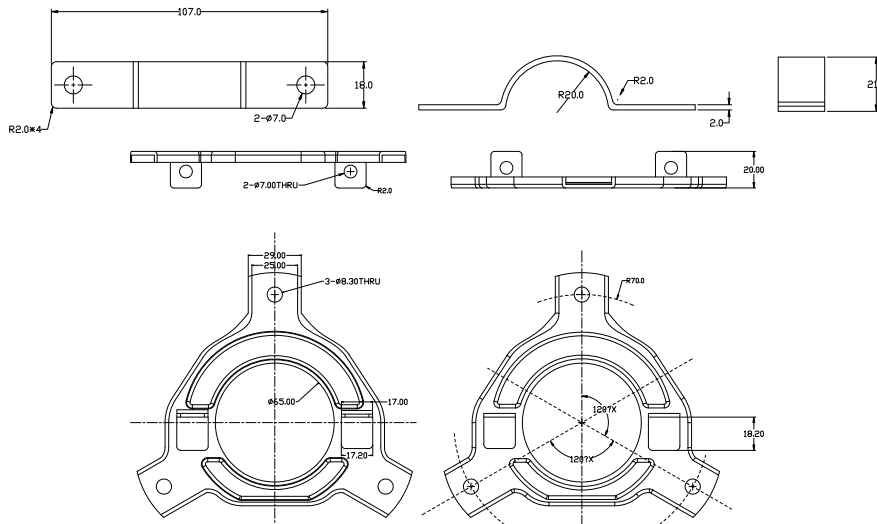

Ku
Feed horn

Optional accessories:
Bracket accessories kit
IDLB-FKU40-BRCKT-OPP

2x

1x

Mechanical Specifications

Accessories Mechanical Specifications

For purpose of brevity, some product descriptions in this sheet remain at platform level and may not be referred to as detailed data sheets of the products. Inverto Digital Labs reserves the right to amend, omit or add products, product-lines, and/ or features without notice.