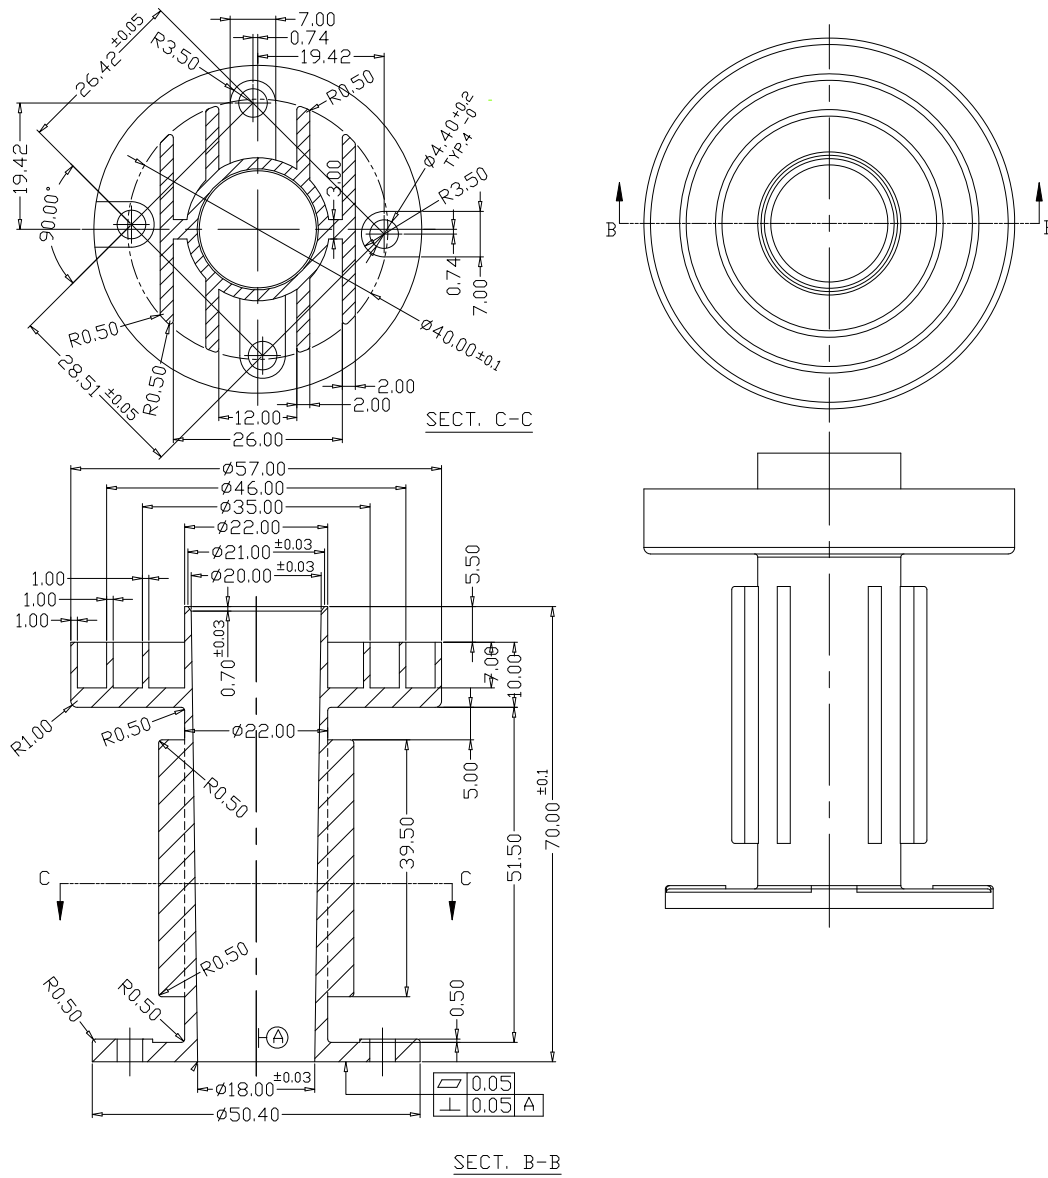

Ku
Feed horn

Optional accessories:
Bracket accessories kit
IDLB-FKU40-BRCKT-OPP

2x

1x

Mechanical Specifications

Accessories Mechanical Specifications

For purpose of brevity, some product descriptions in this sheet remain at platform level and may not be referred to as detailed data sheets of the products. Inverto Digital Labs reserves the right to amend, omit or add products, product-lines, and/ or features without notice.